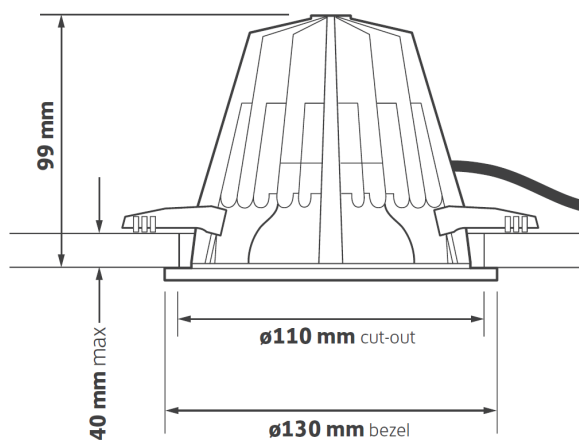

### OVERVIEW

Series 837 is a high performance Circular recessed LED downlight with Ø130mm. There are a choice of outputs up to 4500lm and a choice of drop glass options to suit any application. Series 837 is also versatile with offering multiple control options including DALI and wireless Casambi. The luminaire is made from Die cast bezel with an die cast heatsink using thermodynamics to provide good thermal management.

### PRODUCT DIMENSIONS