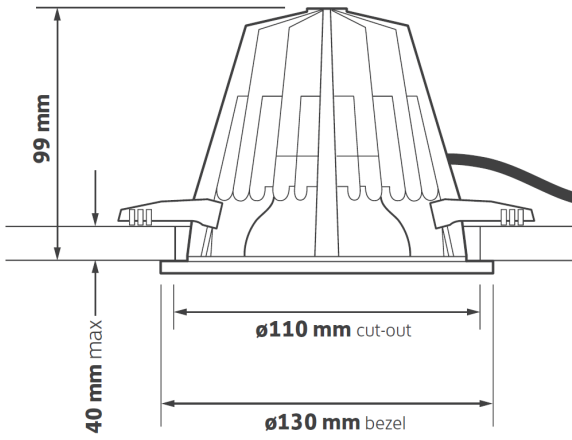

### OVERVIEW

Series 836 is a high performance Circular recessed LED downlight with Ø130mm. There are a choice of outputs up to 4500lm and a large choice of IP rating and glass options to suit any application. Series 836 is also versatile with offering multiple control options including DALI and wireless Casambi. The luminaire is made from Die cast bezel with an die cast heatsink using thermodynamics to provide good thermal management.

### PRODUCT DIMENSIONS