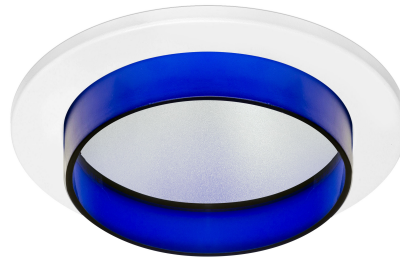

### OVERVIEW

Series 835 is a high performance Circular recessed LED downlight with Ø195mm. There are a choice of outputs up to 3000lm and a large choice of snoot & hi-light options to suit any application. Series 835 is also versatile with offering multiple control options including DALI and wireless Casambi. The luminaire is made from Die cast bezel with an aluminium extruded heatsink to provide good thermal management.