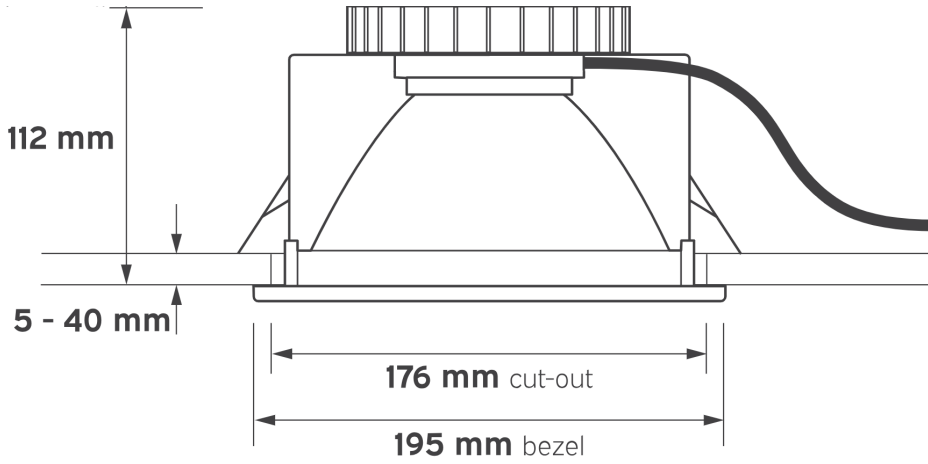

SERIES 835

Downlights

PRODUCT DIMENSIONS