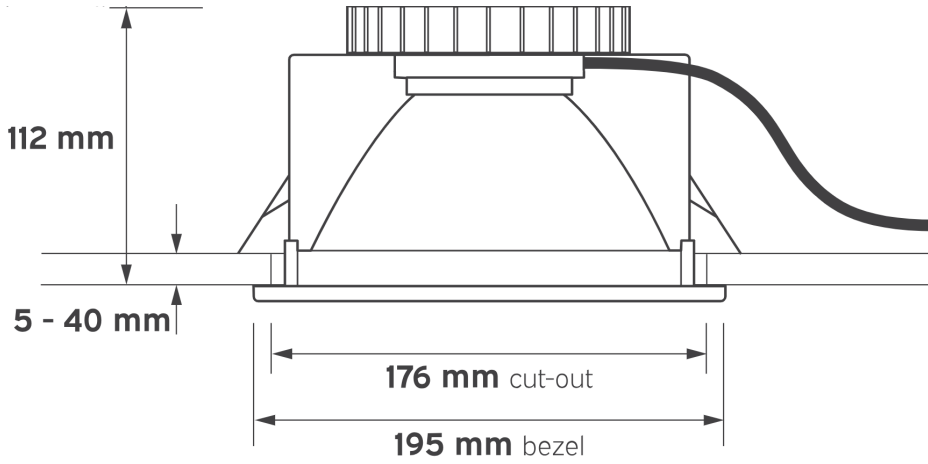

SERIES 834

Downlights

PRODUCT DIMENSIONS