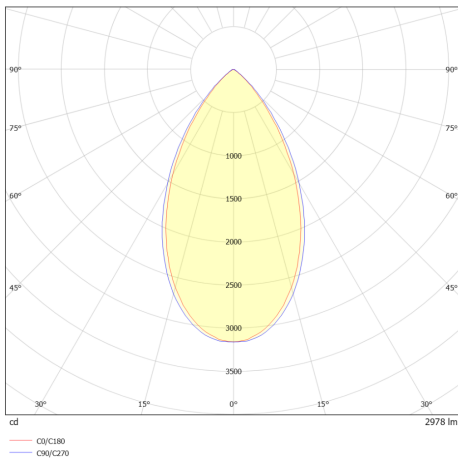

PHOTOMETRIC

T: 01282 476600 | E: info@photoniclighting.co.uk

Unit 1 Boran Court, Network 65, Hapton, Burnley BB11 5TH

www.photoniclighting.co.uk