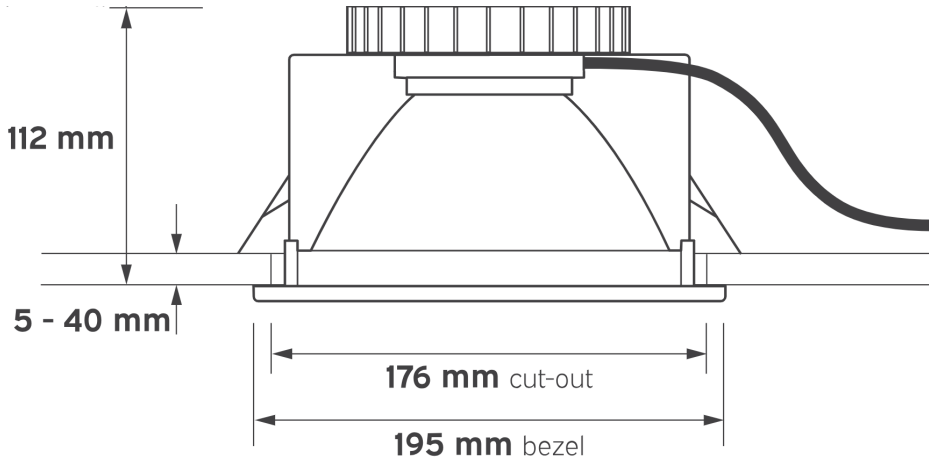

### OVERVIEW

Series 833 is a high performance Circular recessed LED downlight with Ø195mm. There are a choice of outputs up to 3000lm and a large choice of IP rating and glass options to suit any application. Series 833 is also versatile with offering multiple control options including DALI and wireless Casambi. The luminaire is made from Die cast bezel with an aluminium extruded heatsink to provide good thermal management.

### PRODUCT DIMENSIONS