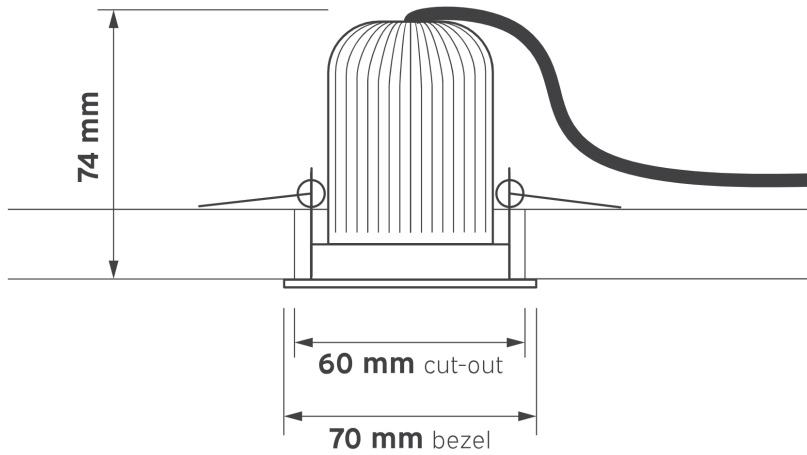

### OVERVIEW

Series 830 is a Ø70mm IP54 rated downlight with up to 750lm. Available in 80CRI in both 3000K & 4000K, with numerous different control options. Series 830 utilises a 36° injection moulded faceted reflector with a die cast bezel available in White & Black.

### PRODUCT DIMENSIONS