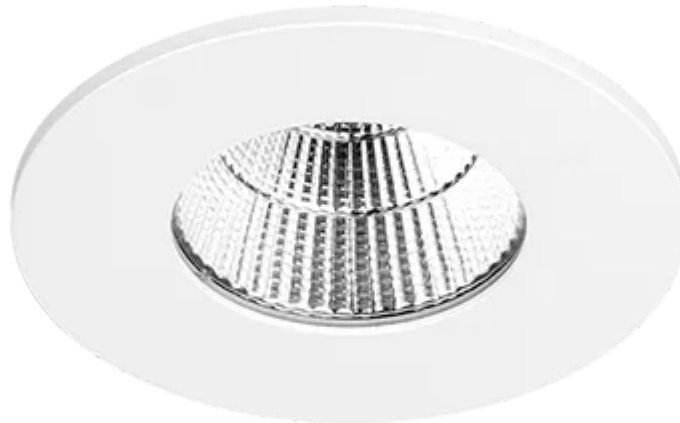

# SERIES 830

## Downlights

### OVERVIEW

Series 830 is a Ø70mm IP54 rated downlight with up to 750lm. Available in 80CRI in both 3000K & 4000K, with numerous different control options. Series 830 utilises a 36° injection moulded faceted reflector with a die cast bezel available in White & Black.