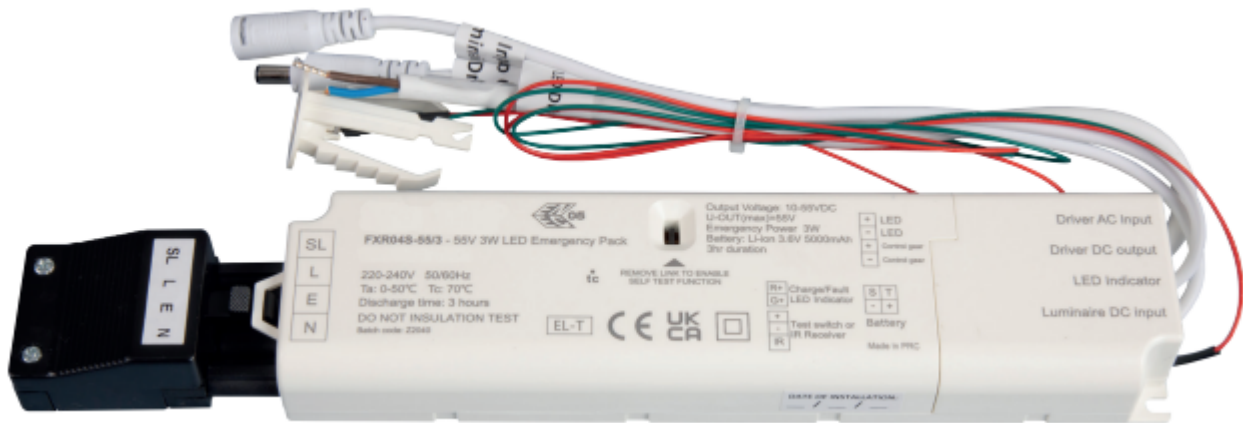

SERIES 550

Emergency

OVERVIEW

Series 550 is a remote 3W lithium smart conversion pack. The unit is available in Manual, self & DALI test. Series 550 comes supplied with twist lock connectors for quick connection to convert standard luminaires to emergency. The output voltage is up to 55Vdc and is compatible with the majority of compact drivers suitable for LED downlights and panels.

FEATURES

- 5 year warranty
- ENEC certified
- ICEL endorsed
- Twist lock connectors

OPTIONS

- Manual test
- Self test
- Dali test

PRODUCT DIMENSIONS

PHOTOMETRIC

T: 01282 476600 | E: info@photonighting.co.uk

Unit 1 Boran Court, Network 65, Hapton, Burnley BB11 5TH

www.photonighting.co.uk

SERIES 550

Emergency

PRODUCT SPECIFICATION

550 - (W) - (V) - (FN)

Wattage (W)	
Code	Description
3W	3 Watt emergency version

Voltage (V)	
Code	Description
55	0-55V