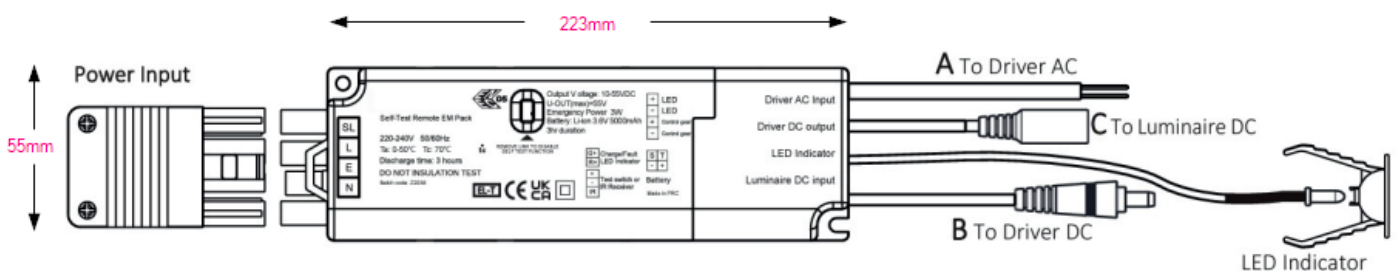

SERIES 550

Emergency

OVERVIEW

Series 550 is a remote 3W lithium smart conversion pack. The unit is available in Manual, self & DALI test. Series 550 comes supplied with twist lock connectors for quick connection to convert standard luminaires to emergency. The output voltage is up to 55Vdc and is compatible with the majority of compact drivers suitable for LED downlights and panels.

FEATURES

- 5 year warranty
- ENEC certified
- ICEL endorsed
- Twist lock connectors

OPTIONS

- Manual test
- Self test
- Dali test

PRODUCT DIMENSIONS

PHOTOMETRIC

T: 01282 476600 | E: info@photonighting.co.uk

Unit 1 Boran Court, Network 65, Hapton, Burnley BB11 5TH

www.photonighting.co.uk

SERIES 550

Emergency

PRODUCT SPECIFICATION

550 - (W) - (V) - (FN)

Wattage (W)	
Code	Description
3W	3 Watt emergency version

Voltage (V)	
Code	Description
55	0-55V