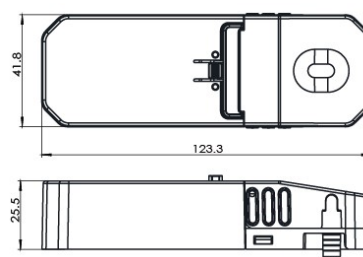

PRODUCT DIMENSIONS