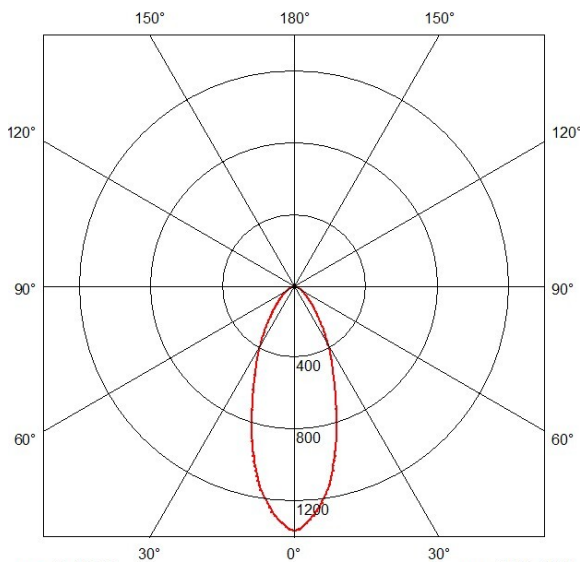

The optic lens achieves a 40 degree beam angle with a clear light beam and gentle cut-off at the extremities for excellent lux level uniformity.

FEATURES

- IP65 front / IP20 back for Bathroom zone 1 & zone 2
- Fire rated for 30, 60 & 90 minute ceilings
- 6 Watt 600 Lumens
- 40 Degree Beam Angle
- CRI 80
- -20 - +40 Degree Ambient Temperature
- 50,000 hours' lifetime with 5-year warranty

Polished Chrome Bezel

PHOTOMETRIC PERFORMANCE

PRODUCT SPECIFICATION

810 - 60 - CCT

Lumens (LM)	
Code	Description
60	600lm

Correlated Colour Temp (CCT)	
Code	Description
827	80 CRI 2700K
830	80 CRI 3000K
840	80 CRI 4000K
850	80 CRI 5000K