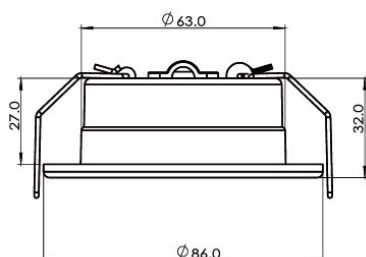

PRODUCT DIMENSIONS