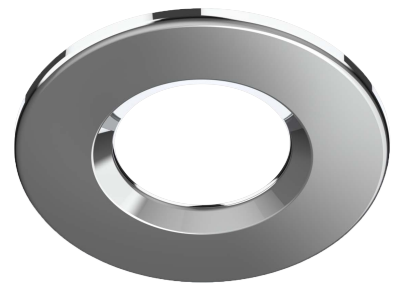

SERIES 810

ULTRA SLIM FIRE-RATED DOWNLIGHT

PHOTONIC.
LIGHTING SOLUTIONS

OVERVIEW

Series 810 is an ultra slim Luminaire with a 26mm depth for easy use in low void space delivering 600 lumens at 6 Watts. The fitting is fire rated and IP65 (surface) and complies with Part C (moisture), Part E (acoustic) & Part L (energy) of Building Regulations. It is approved for use in homes utilising new construction methods for floor, joist and ceiling combination such as Metal-Web or I-Joists.

The optic lens achieves a 40 degree beam angle with a clear light beam and gentle cut-off at the extremities for excellent lux level uniformity.

FEATURES

- IP65 front / IP20 back for Bathroom zone 1 & zone 2
- Fire rated for 30, 60 & 90 minute ceilings
- 6 Watt 600 Lumens
- 40 Degree Beam Angle
- CRI 80
- -20 - +40 Degree Ambient Temperature
- 50,000 hours' lifetime with 5-year warranty

OPTIONS

- Colour Temperature 2700K, 3000K, 4000K, 5000K

5-Year
Warranty

IP
65

Fire
Rated

PRODUCT DIMENSIONS

Black Bezel

Brushed Steel Bezel

Polished Chrome Bezel

PHOTOMETRIC PERFORMANCE

PRODUCT SPECIFICATION

810 - 60 - CCT

Lumens (LM)	
Code	Description
60	600lm

Correlated Colour Temp (CCT)	
Code	Description
827	80 CRI 2700K
830	80 CRI 3000K
840	80 CRI 4000K
850	80 CRI 5000K